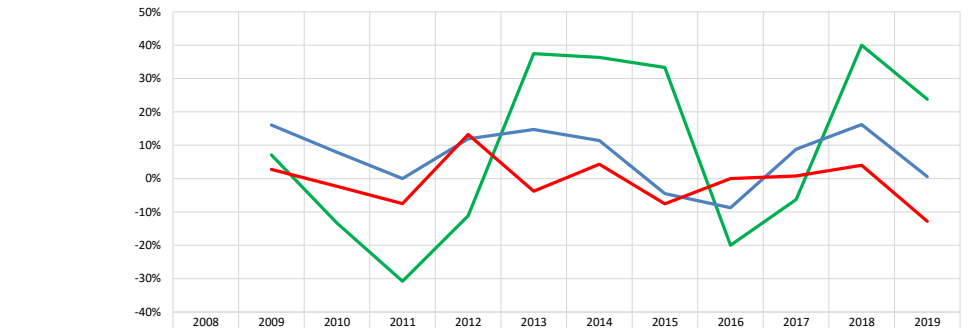

Competing: % Change Unique Total Dogs Year over Year by Sport