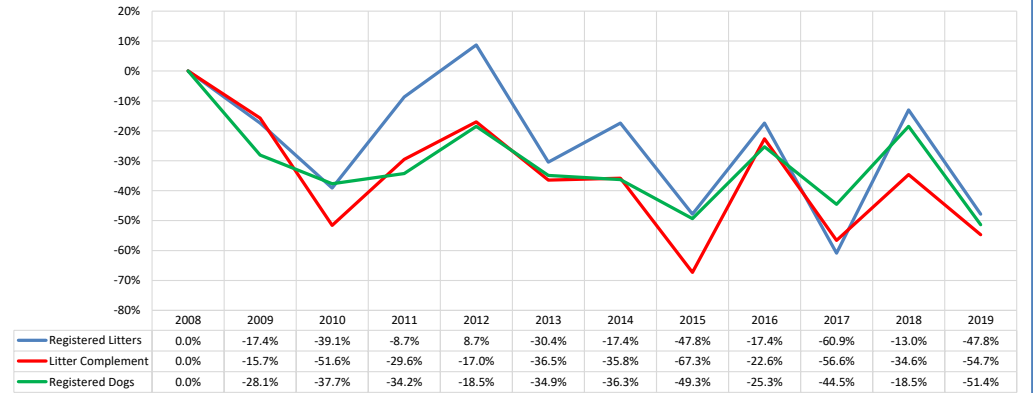

% Change Relative 2008	2008	2009	2010	2011	2012	2013	2014	2015	2016	2017	2018	2019	
Registered Litters	0.0%	-17.4%	-39.1%	-8.7%	8.7%	-30.4%	-17.4%	-47.8%	-17.4%	-60.9%	-13.0%	-47.8%	These %'s are calculated to show the change each year compared to 2008.
Litter Complement	0.0%	-15.7%	-51.6%	-29.6%	-17.0%	-36.5%	-35.8%	-67.3%	-22.6%	-56.6%	-34.6%	-54.7%	
Registered Dogs	0.0%	-28.1%	-37.7%	-34.2%	-18.5%	-34.9%	-36.3%	-49.3%	-25.3%	-44.5%	-18.5%	-51.4%	

Ibizan Hounds

AKC Dog & Litter Registrations

% of Each Year's Litter Complement that were Eventually Registered

% Change from Previous Year (YOY)

% Change Relative to 2008

Ibizan Hounds

Competing: Total Unique Dogs by Sport Each Year

Year	2008	2009	2010	2011	2012	2013	2014	2015	2016	2017	2018	2019
Total Unique in Companion (each year)	14	15	13	9	8	11	15	20	16	15	21	26
Total Unique Placing in Performance (each year)	87	101	109	109	122	140	156	149	136	148	172	173
Total in Conformation (each year)	252	259	253	234	265	255	266	246	246	248	258	225