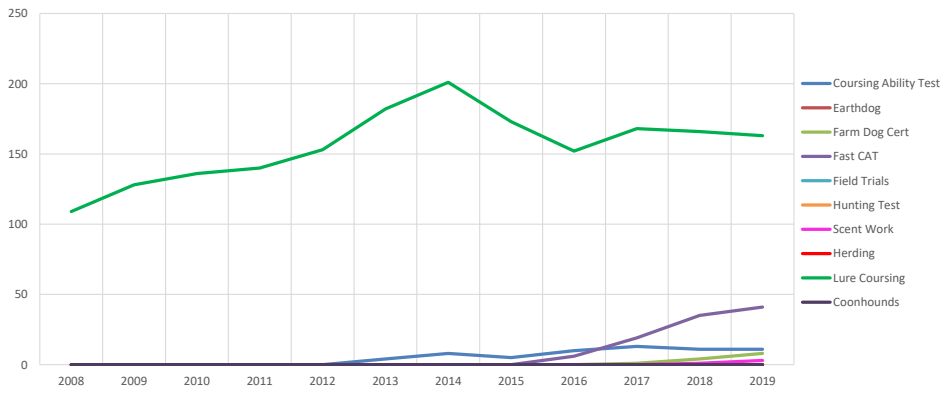

Performance: Total Unique Dogs Placing