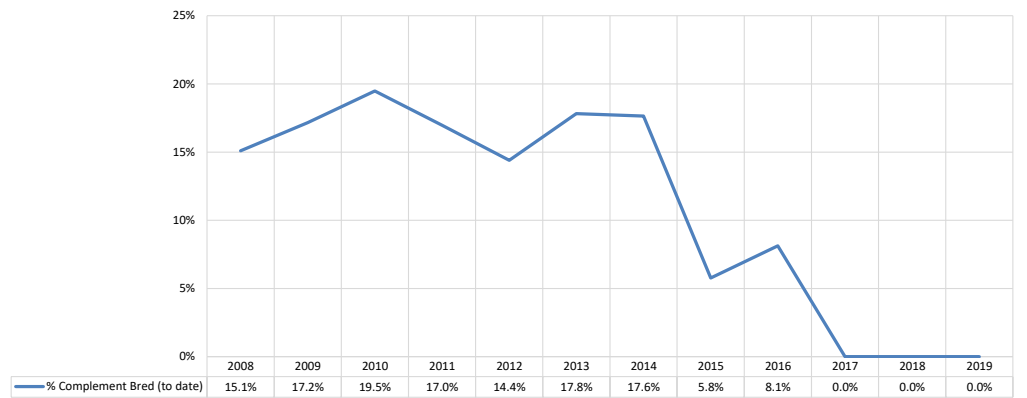

Performance: Total Unique Dogs Placing

Companion: Total Unique Dogs Entered

Ibizan Hounds

Breeding: Unique Individual Dogs & Bitches Bred Each Year

% of Each Year's Litter Complement that have been Bred (to date)