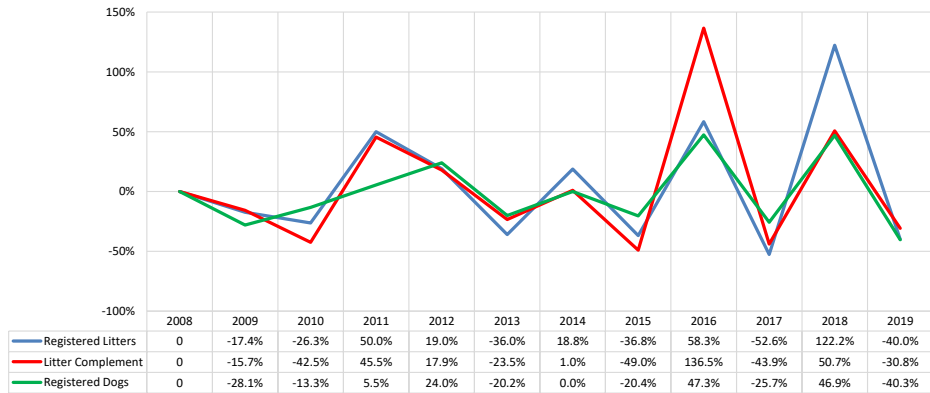

% Change Relative 2008	2008	2009	2010	2011	2012	2013	2014	2015	2016	2017	2018	2019	
Registered Litters	0.0%	-17.4%	-39.1%	-8.7%	8.7%	-30.4%	-17.4%	-47.8%	-17.4%	-60.9%	-13.0%	-47.8%	These %'s are calculated to show the change each year compared to 2008.
Litter Complement	0.0%	-15.7%	-51.6%	-29.6%	-17.0%	-36.5%	-35.8%	-67.3%	-22.6%	-56.6%	-34.6%	-54.7%	
Registered Dogs	0.0%	-28.1%	-37.7%	-34.2%	-18.5%	-34.9%	-36.3%	-49.3%	-25.3%	-44.5%	-18.5%	-51.4%	

Ibizan Hounds

AKC Dog & Litter Registrations

% of Each Year's Litter Complement that were Eventually Registered

% Change from Previous Year (YOY)

% Change Relative to 2008

Ibizan Hounds

Competing: Total Unique Dogs by Sport Each Year

Year	2008	2009	2010	2011	2012	2013	2014	2015	2016	2017	2018	2019
Total Unique in Companion (each year)	14	15	13	9	8	11	15	20	16	15	21	26
Total Unique Placing in Performance (each year)	87	101	109	109	122	140	156	149	136	148	172	173
Total in Conformation (each year)	252	259	253	234	265	255	266	246	246	248	258	225