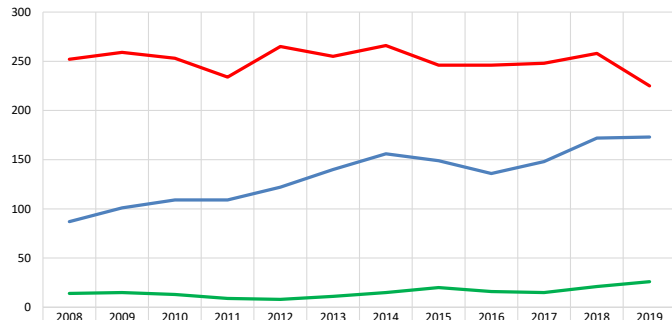

% Change Relative 2008	2008	2009	2010	2011	2012	2013	2014	2015	2016	2017	2018	2019	
Registered Litters	0.0%	-17.4%	-39.1%	-8.7%	8.7%	-30.4%	-17.4%	-47.8%	-17.4%	-60.9%	-13.0%	-47.8%	These %'s are calculated to show the change each year compared to 2008.
Litter Complement	0.0%	-15.7%	-51.6%	-29.6%	-17.0%	-36.5%	-35.8%	-67.3%	-22.6%	-56.6%	-34.6%	-54.7%	
Registered Dogs	0.0%	-28.1%	-37.7%	-34.2%	-18.5%	-34.9%	-36.3%	-49.3%	-25.3%	-44.5%	-18.5%	-51.4%	

Ibizan Hounds

AKC Dog & Litter Registrations

% of Each Year's Litter Complement that were Eventually Registered

% Change from Previous Year (YOY)

% Change Relative to 2008

Ibizan Hounds

Competing: Total Unique Dogs by Sport Each Year

Year	2008	2009	2010	2011	2012	2013	2014	2015	2016	2017	2018	2019
Total Unique in Companion (each year)	14	15	13	9	8	11	15	20	16	15	21	26
Total Unique Placing in Performance (each year)	87	101	109	109	122	140	156	149	136	148	172	173
Total in Conformation (each year)	252	259	253	234	265	255	266	246	246	248	258	225