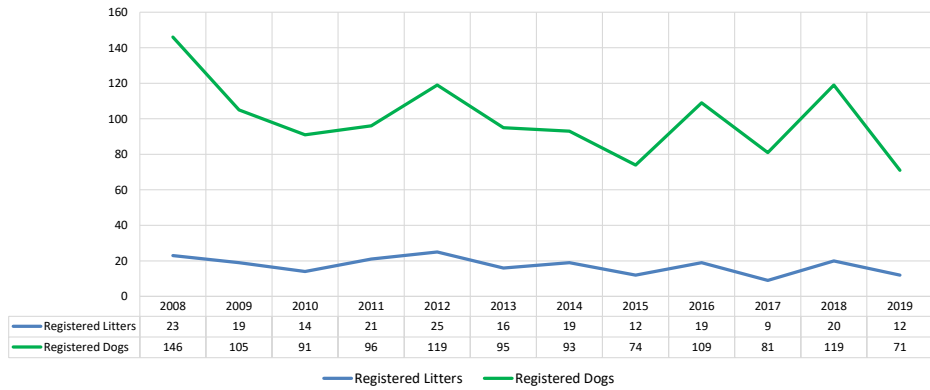

Ibizan Hounds

AKC Dog & Litter Registrations