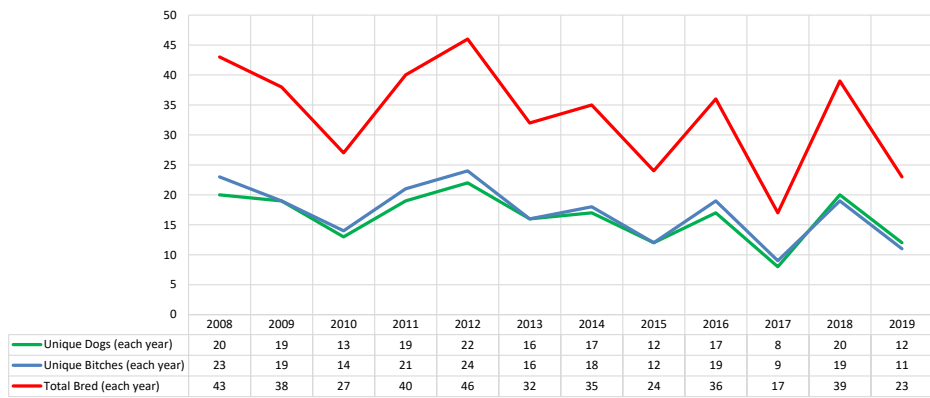

Year	2008	2009	2010	2011	2012	2013	2014	2015	2016	2017	2018	2019
Total Unique in Companion (each year)	14	15	13	9	8	11	15	20	16	15	21	26
Total Unique Placing in Performance (each year)	87	101	109	109	122	140	156	149	136	148	172	173
Total in Conformation (each year)	252	259	253	234	265	255	266	246	246	248	258	225

Competing: % Change Unique Total Dogs Year over Year by Sport

Year	2008	2009	2010	2011	2012	2013	2014	2015	2016	2017	2018	2019
% Change Companion		7.1%	-13.3%	-30.8%	-11.1%	37.5%	36.4%	33.3%	-20.0%	-6.3%	40.0%	23.8%
% Change Performance		16.1%	7.9%	0.0%	11.9%	14.8%	11.4%	-4.5%	-8.7%	8.8%	16.2%	0.6%
% Change Conformation		2.8%	-2.3%	-7.5%	13.2%	-3.8%	4.3%	-7.5%	0.0%	0.8%	4.0%	-12.8%

Performance: Total Unique Dogs Placing

Companion: Total Unique Dogs Entered

Ibizan Hounds

Breeding: Unique Individual Dogs & Bitches Bred Each Year

% of Each Year's Litter Complement that have been Bred (to date)

Competing: % of Each Year's Litter Complement in Competition