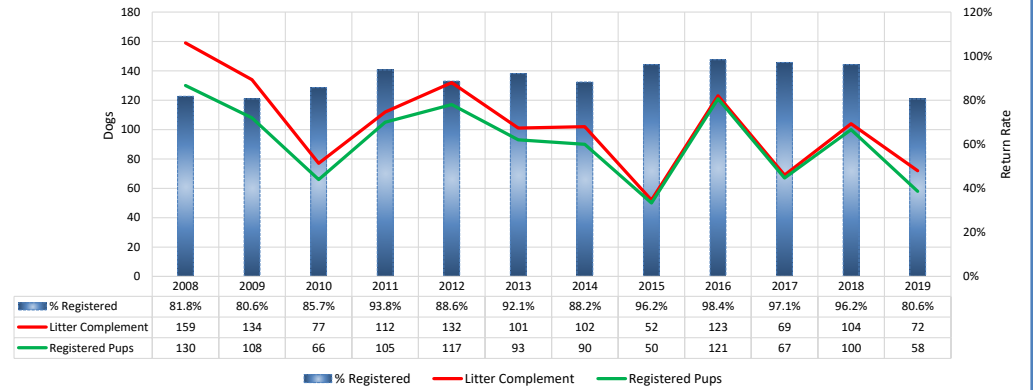

% of Each Year's Litter Complement that were Eventually Registered