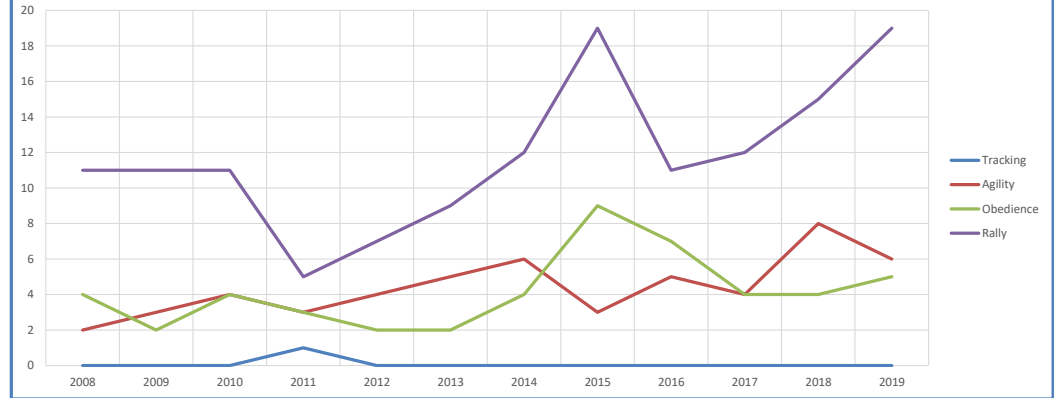

Year	2008	2009	2010	2011	2012	2013	2014	2015	2016	2017	2018	2019
Total Unique in Companion (each year)	14	15	13	9	8	11	15	20	16	15	21	26
Total Unique Placing in Performance (each year)	87	101	109	109	122	140	156	149	136	148	172	173
Total in Conformation (each year)	252	259	253	234	265	255	266	246	246	248	258	225

Competing: % Change Unique Total Dogs Year over Year by Sport

Year	2008	2009	2010	2011	2012	2013	2014	2015	2016	2017	2018	2019
% Change Companion		7.1%	-13.3%	-30.8%	-11.1%	37.5%	36.4%	33.3%	-20.0%	-6.3%	40.0%	23.8%
% Change Performance		16.1%	7.9%	0.0%	11.9%	14.8%	11.4%	-4.5%	-8.7%	8.8%	16.2%	0.6%
% Change Conformation		2.8%	-2.3%	-7.5%	13.2%	-3.8%	4.3%	-7.5%	0.0%	0.8%	4.0%	-12.8%

Performance: Total Unique Dogs Placing

Companion: Total Unique Dogs Entered

Ibizan Hounds

Breeding: Unique Individual Dogs & Bitches Bred Each Year

% of Each Year's Litter Complement that have been Bred (to date)